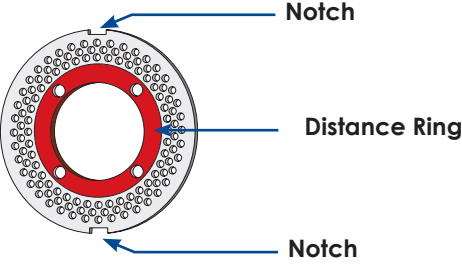

Emulsifier Plates

For Seydelmann®/Konti Kutter®

Ordering Guide: Ring Type

Stationary Ring w/Spacer Ring

Rotating Ring No Notches